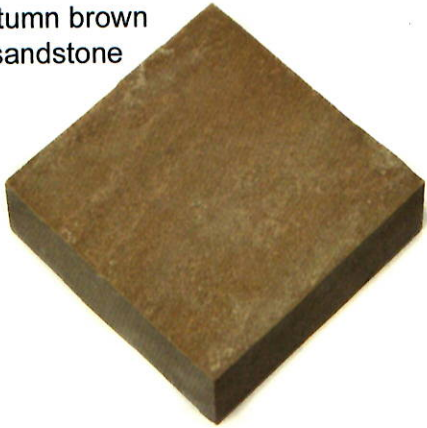

colors

autumn brown
sandstone