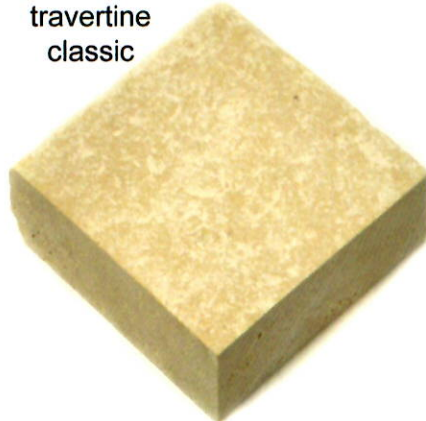

blue evergreen
sandstone

blue ice
sandstone

blue select
sandstone

bronte
sandstone

brownwave
sandstone

buff/fossil
sandstone

elegant pink
granite

french vanilla
limestone

garnet
sandstone

colors

hungtington
gold
quartzite

jet black
granite

montauk blue
slate

rainbow
sandstone

salt & pepper
granite

silver valley
limestone

slate grey
sandstone

sunflower yellow
granite

teakwood
sandstone

terra cotta
sandstone

travertine
classic

travertine
noce

garnet sandstone veneer
commercial application

distributed by: