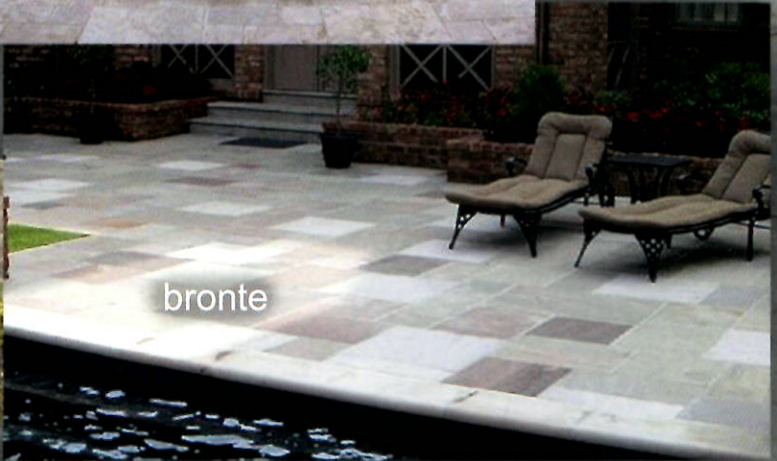

travertine noce

bronte