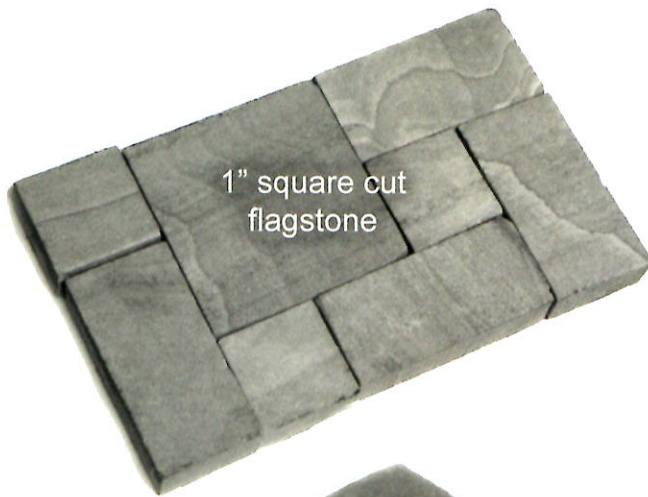

impex *cut* landscape stone
stone & tile impexstonetile.com

blue ice

travertine noce

black limestone

bronte

blue ice

buff/fossil

products

Square cut flagstone are approximately 1" thick. Sizes range from 12"x12" to 24"x36" in 6" increments. Finishing available in natural cleft, sawn, flamed, sandblasted, and bush hammered. Product comes in sandstone, limestone, travertine, slate, quartzite, marble, or granite.

Rock-face treads or coping are 2" thick. One long side is rock-face in sizes from 12" to 24" in width and 48" to 72" in length. Bullnose is also available.

Pier caps are 2" thick. They are a special order. All sides are rock-face in sizes from 24"x24" to 30"x30". Bullnose is also available.

Steps are 6" thick. One long side is rock-face in sizes from 12" to 24" in width and 48" to 72" in length.

Slabs are available for cutting stock.

colors

autumn brown
sandstone

beige
sandstone

black
limestone