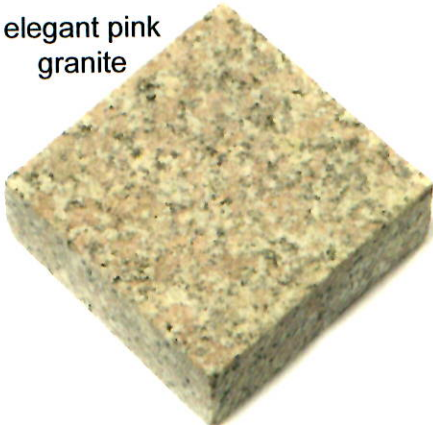

Steps are 6" thick. One long side is rock-face in sizes from 12" to 24" in width and 48" to 72" in length.

Slabs are available for cutting stock.

colors

autumn brown
sandstone

beige
sandstone

black
limestone

blue evergreen
sandstone

blue ice
sandstone

blue select
sandstone

bronte
sandstone

brownwave
sandstone

buff/fossil
sandstone

elegant pink
granite

french vanilla
limestone

garnet
sandstone

colors

hungtington
gold
quartzite

jet black
granite

montauk blue
slate

rainbow
sandstone

salt & pepper
granite

silver valley
limestone