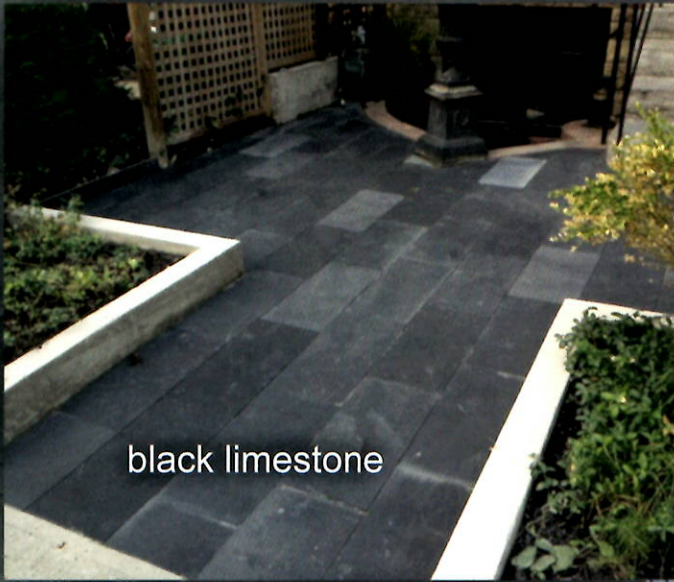

impex *cut* landscape stone
stone & tile impexstonetile.com

blue ice

travertine noce

black limestone

bronte

blue ice

buff/fossil

products

Square cut flagstone are approximately 1" thick. Sizes range from 12"x12" to 24"x36" in 6" increments. Finishing available in natural cleft, sawn, flamed, sandblasted, and bush hammered. Product comes in sandstone, limestone, travertine, slate, quartzite, marble, or granite.