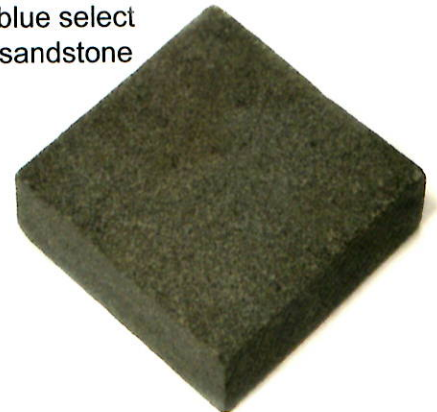

Rock-face treads or coping are 2" thick. One long side is rock-face in sizes from 12" to 24" in width and 48" to 72" in length. Bullnose is also available.

Pier caps are 2" thick. They are a special order. All sides are rock-face in sizes from 24"x24" to 30"x30". Bullnose is also available.

Steps are 6" thick. One long side is rock-face in sizes from 12" to 24" in width and 48" to 72" in length.

Slabs are available for cutting stock.

colors

autumn brown
sandstone

beige
sandstone

black
limestone

blue evergreen
sandstone

blue ice
sandstone

blue select
sandstone

bronte
sandstone

brownwave
sandstone

buff/fossil
sandstone

elegant pink
granite

french vanilla
limestone

garnet
sandstone

colors

hungtington
gold
quartzite

jet black
granite

montauk blue
slate

rainbow
sandstone

salt & pepper
granite

silver valley
limestone