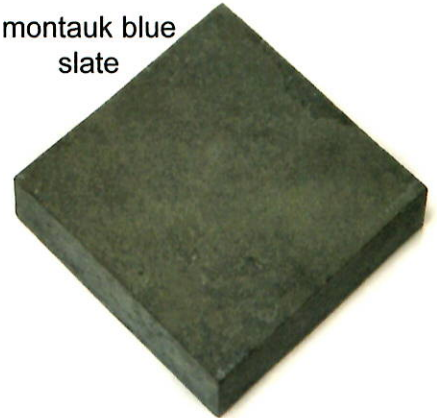

Steps are 6" thick. One long side is rock-face in sizes from 12" to 24" in width and 48" to 72" in length.

Slabs are available for cutting stock.

colors

autumn brown
sandstone

beige
sandstone

black
limestone

blue evergreen
sandstone

blue ice
sandstone

blue select
sandstone

bronte
sandstone

brownwave
sandstone

buff/fossil
sandstone

elegant pink
granite

french vanilla
limestone

garnet
sandstone

colors

hungtington
gold
quartzite

jet black
granite

montauk blue
slate

rainbow
sandstone

salt & pepper
granite

silver valley
limestone

slate grey
sandstone

sunflower yellow
granite

teakwood
sandstone

terra cotta
sandstone

travertine
classic

travertine
noce

garnet sandstone veneer
commercial application

distributed by: