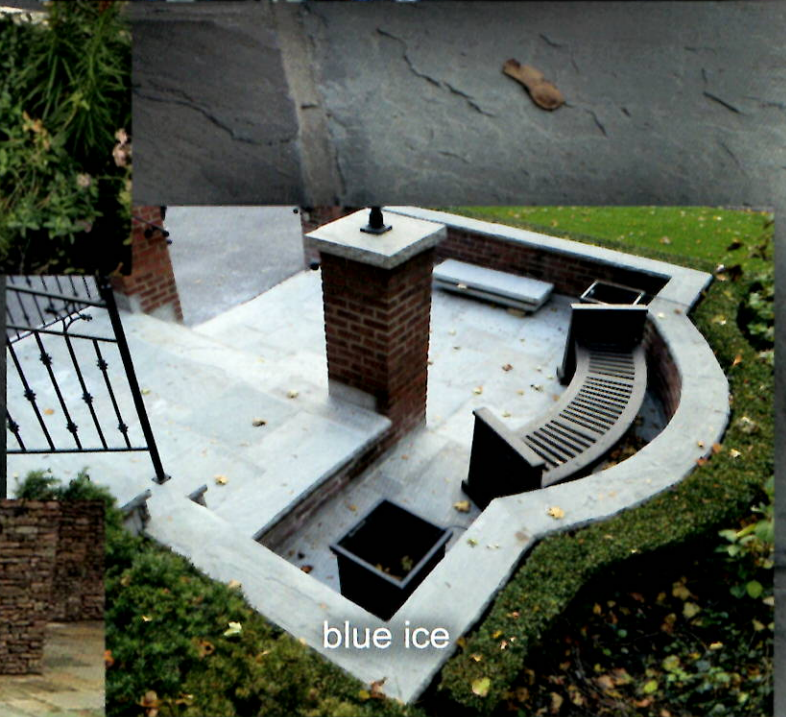

impex *cut* landscape stone
stone & tile impexstonetile.com

blue ice

travertine noce

black limestone

bronte

blue ice

buff/fossil

products

Square cut flagstone are approximately 1" thick. Sizes range from 12"x12" to 24"x36" in 6" increments. Finishing available in natural cleft, sawn, flamed, sandblasted, and bush hammered. Product comes in sandstone, limestone, travertine, slate, quartzite, marble, or granite.