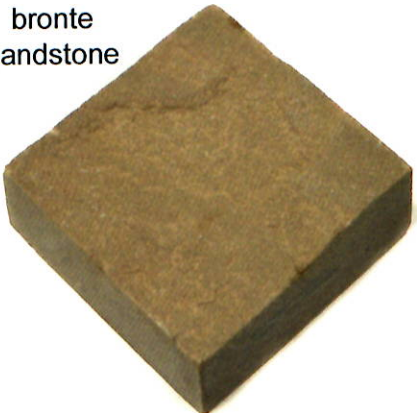

Steps are 6" thick. One long side is rock-face in sizes from 12" to 24" in width and 48" to 72" in length.

Slabs are available for cutting stock.

colors

autumn brown
sandstone

beige
sandstone

black
limestone

blue evergreen
sandstone

blue ice
sandstone

blue select
sandstone

bronte
sandstone

brownwave
sandstone

buff/fossil
sandstone

elegant pink
granite

french vanilla
limestone

garnet
sandstone

colors

hungtington
gold
quartzite

jet black
granite

montauk blue
slate

rainbow
sandstone

salt & pepper
granite

silver valley
limestone

slate grey
sandstone

sunflower yellow
granite

teakwood
sandstone

terra cotta
sandstone

travertine
classic

travertine
noce

garnet sandstone veneer
commercial application

distributed by: