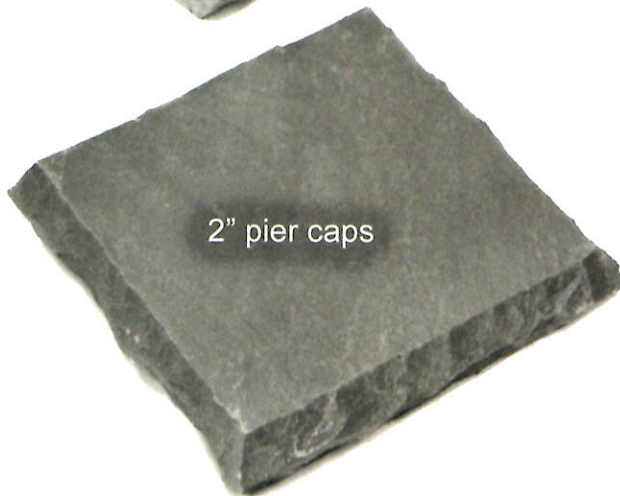

impex *cut* landscape stone
stone & tile impexstonetile.com

blue ice

travertine noce

black limestone

bronte

blue ice

buff/fossil

products

Square cut flagstone are approximately 1" thick. Sizes range from 12"x12" to 24"x36" in 6" increments. Finishing available in natural cleft, sawn, flamed, sandblasted, and bush hammered. Product comes in sandstone, limestone, travertine, slate, quartzite, marble, or granite.

Rock-face treads or coping are 2" thick. One long side is rock-face in sizes from 12" to 24" in width and 48" to 72" in length. Bullnose is also available.

Pier caps are 2" thick. They are a special order. All sides are rock-face in sizes from 24"x24" to 30"x30". Bullnose is also available.

garnet
sandstone

colors

hungtington
gold
quartzite

jet black
granite

montauk blue
slate

rainbow
sandstone

salt & pepper
granite

silver valley
limestone