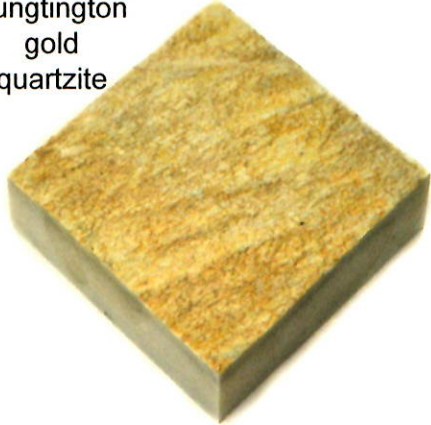

Square cut flagstone are approximately 1" thick. Sizes range from 12"x12" to 24"x36" in 6" increments. Finishing available in natural cleft, sawn, flamed, sandblasted, and bush hammered. Product comes in sandstone, limestone, travertine, slate, quartzite, marble, or granite.

Steps are 6" thick. One long side is rock-face in sizes from 12" to 24" in width and 48" to 72" in length.

Slabs are available for cutting stock.

colors

autumn brown
sandstone

beige
sandstone

black
limestone

blue evergreen
sandstone

blue ice
sandstone

blue select
sandstone

bronte
sandstone

brownwave
sandstone

buff/fossil
sandstone

elegant pink
granite

french vanilla
limestone

garnet
sandstone

colors

hungtington
gold
quartzite

jet black
granite

montauk blue
slate

rainbow
sandstone

salt & pepper
granite

silver valley
limestone